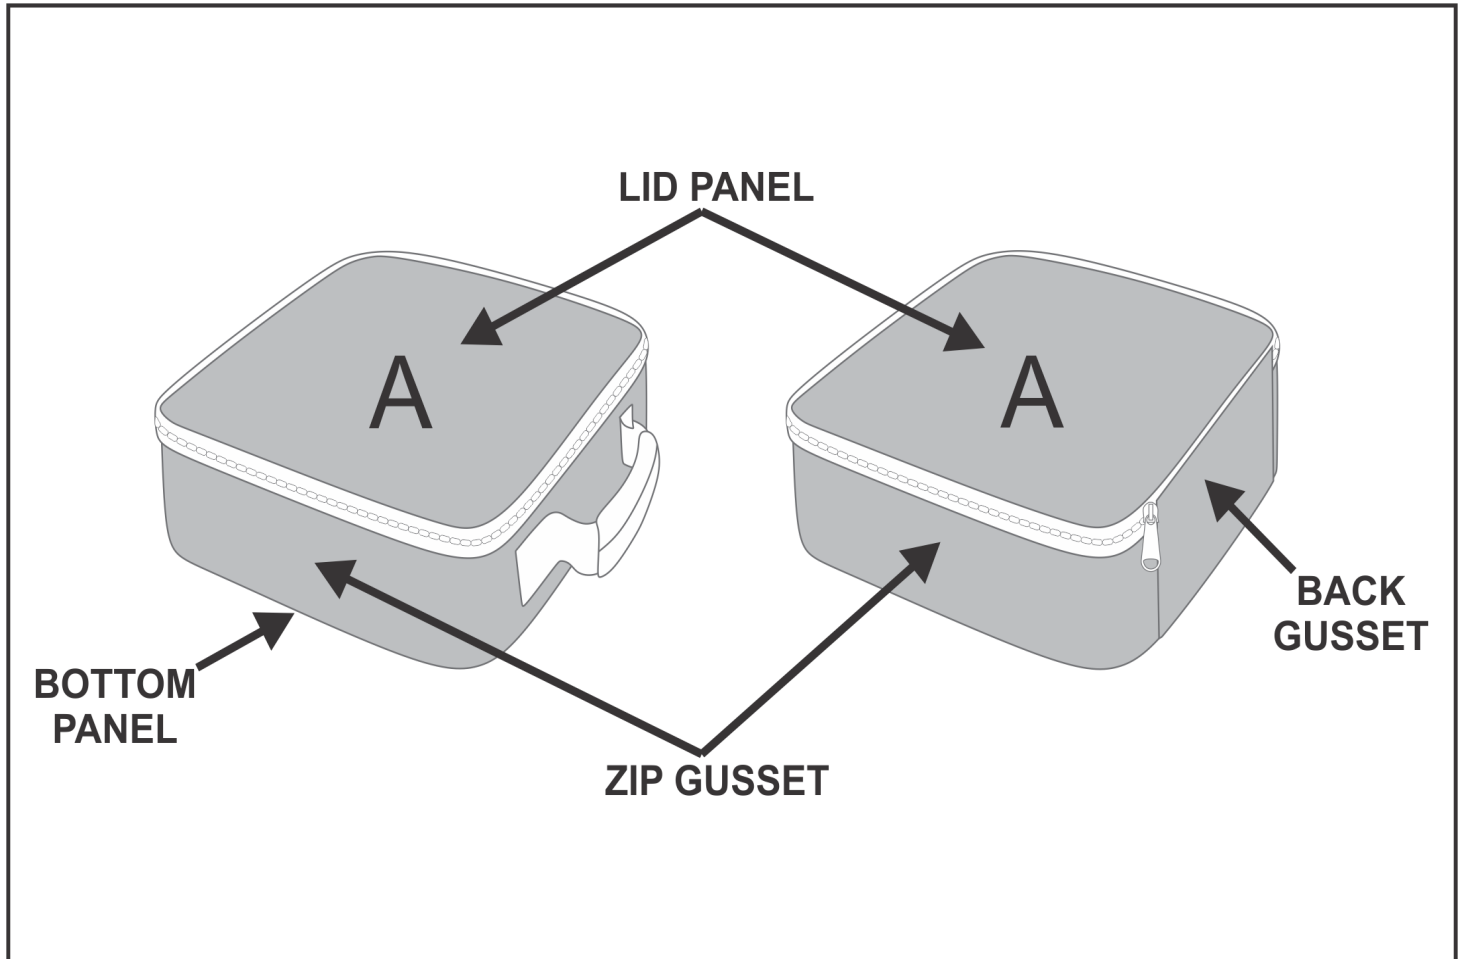

# CC-HP-1-G

Hoppla Polar Lunch Cooler

## Need to know:

Includes 1-Position Sublimation (setup fees apply)

- Please Note: We cannot guarantee 100% logo Alignment on all Brandable Panels.

## Branding Options:

Position	Branding Method (Branding Code)	No. of Colours	Dimension
A	Custom Sublimation A (CPSUB-A)	Full Colour	868mm wide x 329mm high